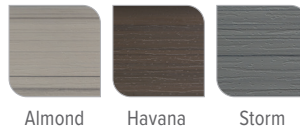

Stride spa shown with Alpine White shell and Almond cabinet.

Shell Colors

Cabinet Colors

Cover Colors

Seating Capacity	3 people	Control System	IQ 2020® 115 V / 20 amp,** 60 Hz (Includes G.F.C.I. protected power cord) or 115 V / 30 amp*** or 220 V / 50 amp,** 60 Hz
Dimensions	7' x 5'5" x 29" / 2.13 m x 1.65 m x 0.74 m	Lighting – Interior	6 multi-color LED points of light, dimmable
Water Capacity	225 gallons / 850 liters	Lighting – Exterior	4 multi-color LED points of light, dimmable
Weight	570 lbs. / 260 kg dry; 2,975 lbs. / 1,350 kg filled*	Heater	No-Fault® 1,000 W / 115 V or 4,000 W / 230 V
Jets (All with stainless steel trim)	20 total <ul style="list-style-type: none"> • 1 XL Directional Hydromassage jet • 1 XL Rotary Hydromassage jet • 3 Directional Hydromassage jets • 1 Rotary Hydromassage jet • 14 Directional Precision® jets 	Energy Efficiency	FiberCor® Insulation; Certified to California Energy Commission (CEC) and APSP 14 energy efficiency standards for portable spas
Jet Pump	Wavemaster® 6200; Two-speed, 1.5 HP Continuous Duty, 3.2 HP Breakdown Torque	Effective Filtration Area	30 sq. ft., top loading
Floor Drain	Included	Vinyl Cover	3.5" to 2.5" tapered, 1.5 lb. density foam core
Water Care System	FROG® In-Line Cartridge Ready	Cover Lifter (Optional)	CoverCradle®, CoverCradle II, or UpRite®
		Steps (Optional)	Everwood® - Almond, Havana, and Storm Polymer - Ash